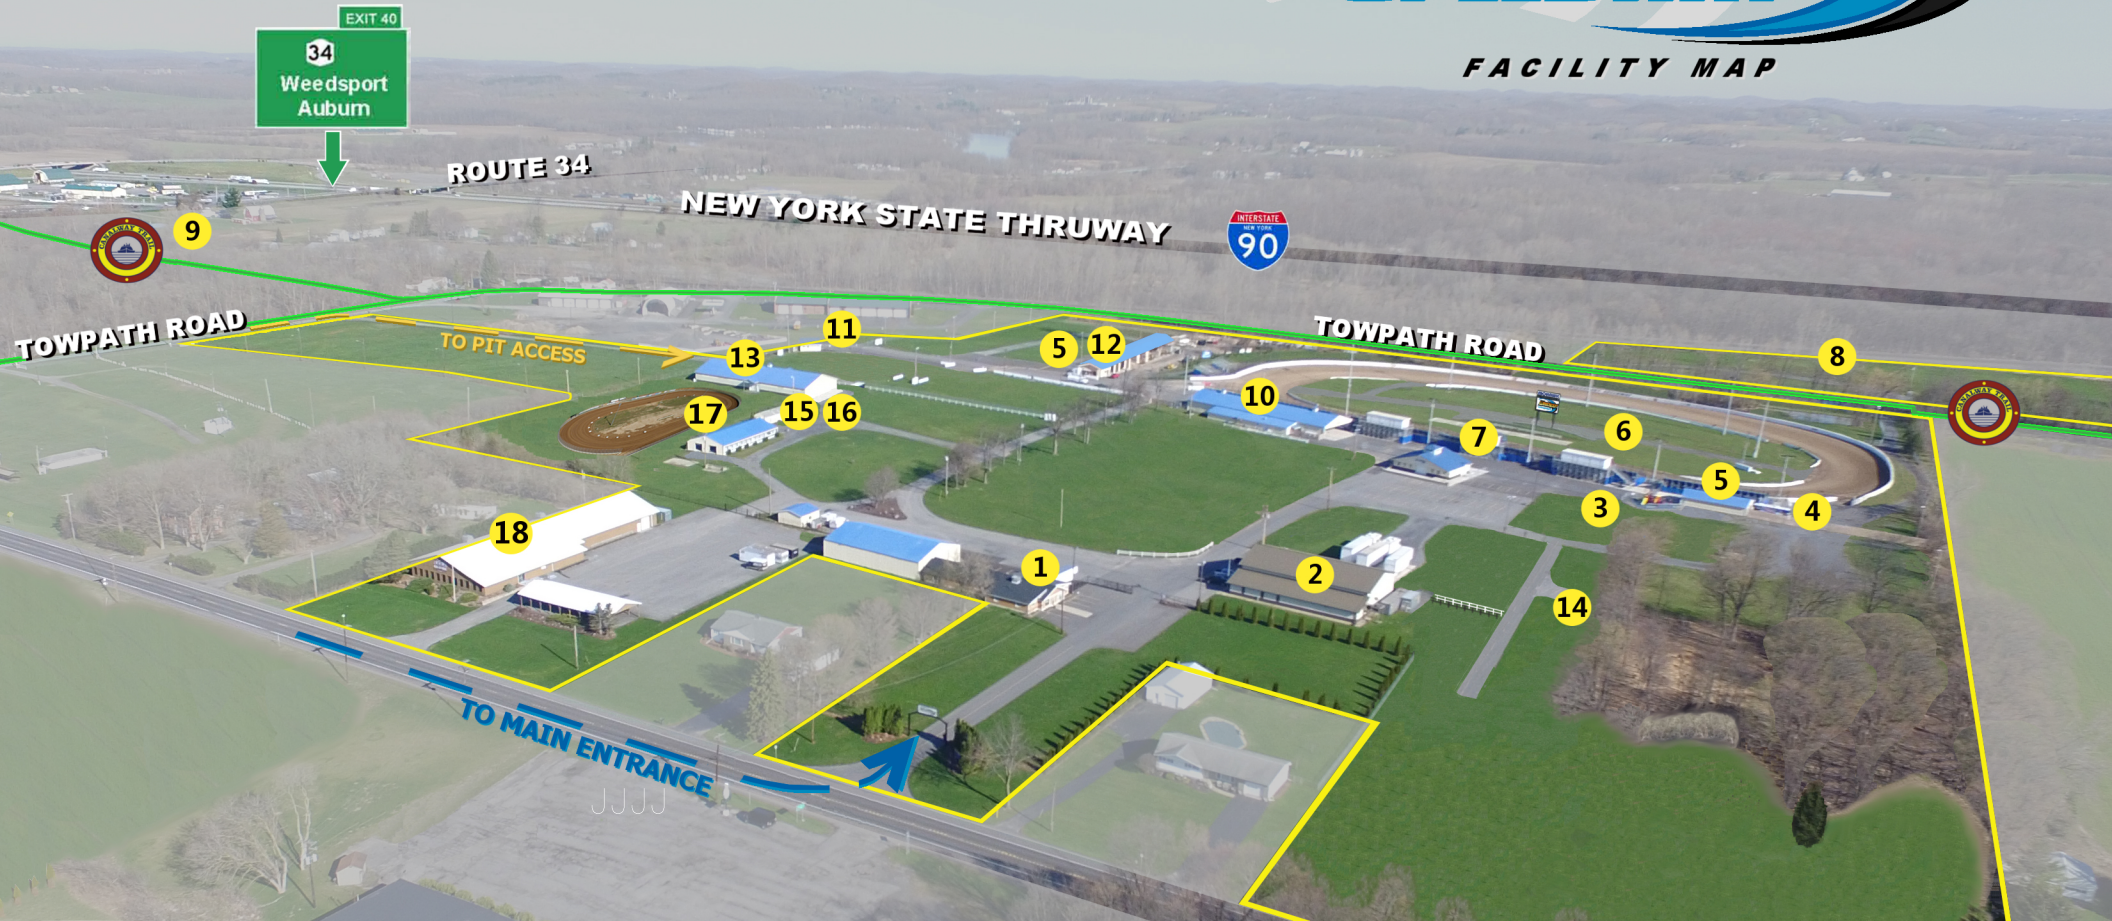

FACILITY MAP

- 1 WEEDSPORT SPEEDWAY AND DIRT CAR OFFICES
- 2 HBR RACE SHOP
- 3 PLAYGROUND
- 4 WEEDSPORT PRODUCTIONS MOBILE UNIT
- 5 RESTROOMS
- 6 RACETRACK VENUE
- 7 GRAND ENTRANCE (TICKETING - RETAIL STORE - FIRST AID ACCESSIBLE RESTROOMS - CUSTOMER SERVICE)
- 8 CAMPGROUND - TOWPATH ROAD
- 9 HISTORIC ERIE CANALWAY TRAIL

- 10 THE PAVILION
- 11 RACETRACK PIT ENTRANCE
- 12 TECH BOOTH AND FACILITY GARAGE
- 13 LEASABLE RACE SHOP
- 14 CAMPGROUND
- 15 RESTROOMS WITH SHOWER STALLS
- 16 CAMPGROUND WASTEWATER DISPOSAL STATION
*NOT FOR PUBLIC USE - DUMPING FEE APPLIES
- 17 DIRT KART TRACK
- 18 DIRT MOTORSPORTS HALL OF FAME

SCAN FOR INFO

POUR INFO
LISEZ LE CODE